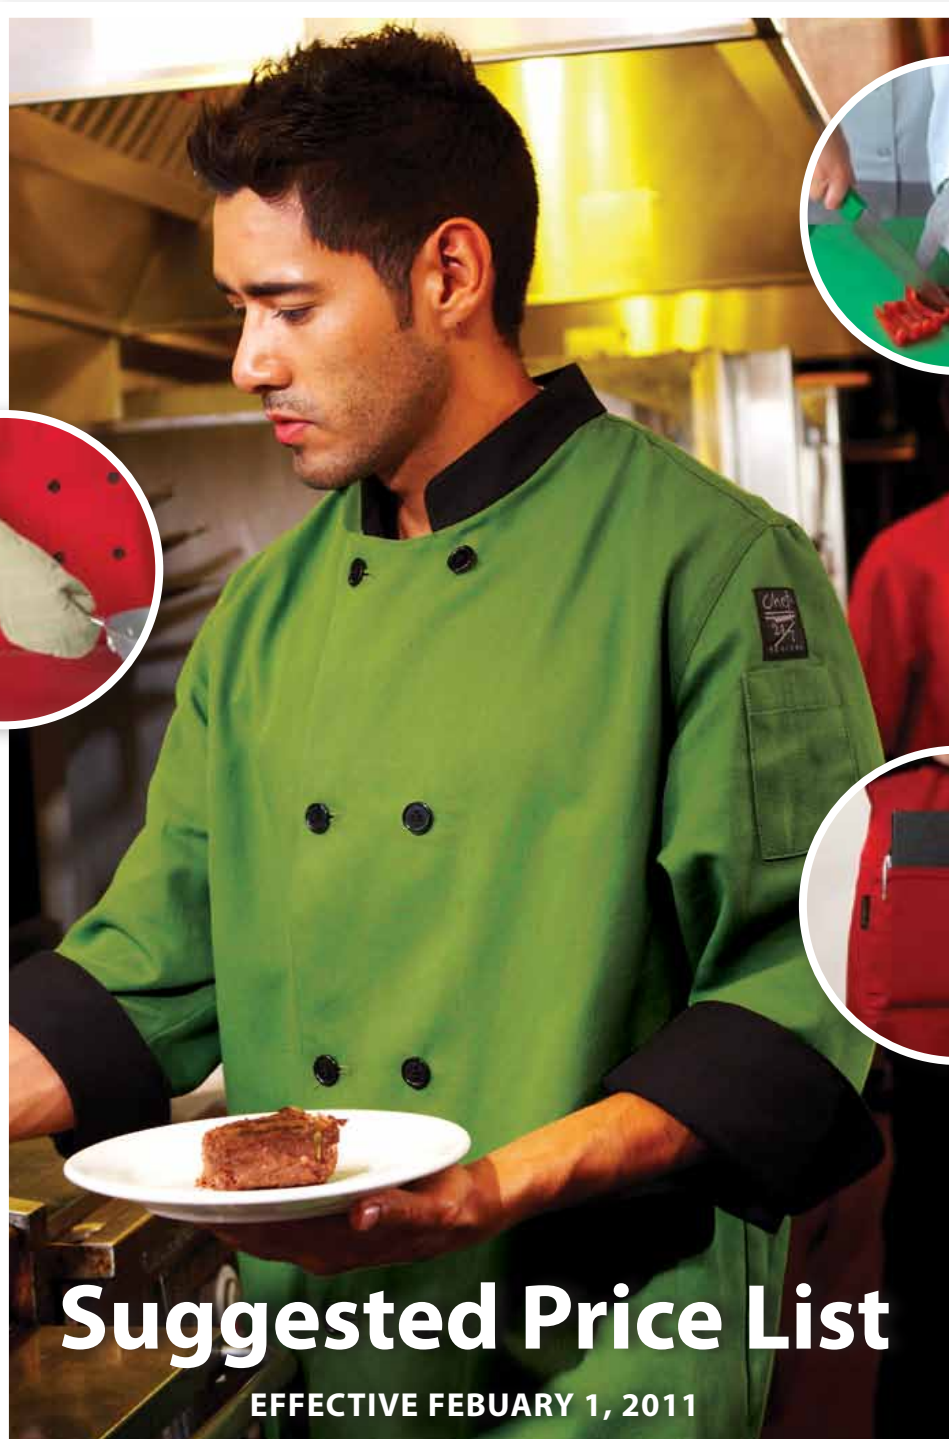

Chef Revival

cheftex

Suggested Price List

EFFECTIVE FEBRUARY 1, 2011

CREWWARE
TOOLS YOU CAN TRUST

Chef Apparel

Crew Tools

10 Michigan
GABRIEL GROUP
 5470 Executive Parkway SE
 Grand Rapids, MI 49512
 T: 616-656-5100
 F: 616-656-8004
 Contact: Scott Gabriel
 Email: sgabriel@grp.com