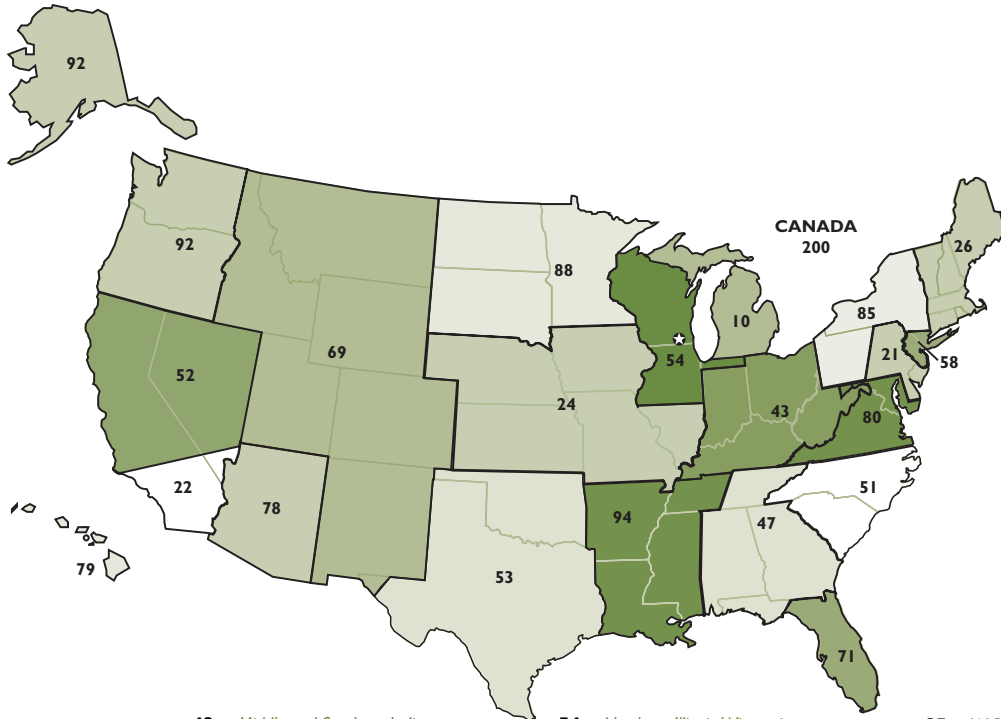

10 Michigan
GABRIEL GROUP
5470 Executive Parkway SE
Grand Rapids, MI 49512
T: 616-656-5100
F: 616-656-8004
Contact: Scott Gabriel
Email: sgabriel@grp.com

21 E. Pennsylvania, Delaware, Southern New Jersey
BOB HARTZ ASSOCIATION
71 Seneca Trail
Medford Lakes, NJ 08055
T: 609-953-7241
F: 609-953-2086
Contact: Jim Coon
Email: tablemore@comcast.net

106 Oakford Circles
Wayne, PA 19087
Contact: Leon Worrell
Email: lworrell002@comcast.net

22 S. California; S. Nevada
THE FISCHER GROUP,
1636 North Brian St.
Orange, CA 92867
T: 714-921-2660
F: 714-921-2544
Contact:
Email: info@fisnergroupp.com

24 Kansas, Nebraska, Missouri, Iowa, Southern Illinois
CENTRAL MARKETING ASSOCIATES
16128 Foster
Overland Park, KS 66085
Mailing Address Kansas City:
PO Box 23369
Shawnee Mission, KS 66283
T: 913-897-2390
F: 913-897-2391
Contact: Steve Belgeri
Email: steve@cmfoodsservice.com

16 N Trumbull
St. Charles, MO 63301
T: 636-493-2200
F: 636-493-2201
Contact: Sandi Parsons
Email: sandi@cmfoodsrvce.com

26 Maine, Connecticut, Massachusetts, Vermont, New Hampshire, Rhode Island
INTER-MARK SALES NEW ENGLAND
1400 Providence Highway
Building 3, Suite 300
Norwood, MA 02062-2626
T: 781-746-2400 • F: 781-746-2356
Contact: Mike Gnecco
Email: mgnecco@inter-marksales.com

43 Middle and Southern Indiana, Ohio, Kentucky, West Virginia
RZ MARKETING GROUP
11895 Kemper Springs Dr.
Cincinnati, OH 45240
T: 513-891-2090
F: 513-891-5272
Contact: Steve Rohrer
Email: srohrer@rzm.com

120 N. Otterbein Ave.
Westerville, OH 43081
T: 614-882-3907
F: 614-882-3707
Contact: Mike Zimmer
Email: rzimmer@rzm.com

47 Georgia, Alabama, E. Tennessee, FL (Panhandle Only)
CARMAN GIRARD
3157 Presidential Dr., Suite 200
Atlanta, GA 30340
T: 800-969-3299
770-457-6548
F: 770-451-2091
Contact: Don Girard
Email: DGirard@carmangirard.com

51 North & South Carolina
SWANSON-GIRARD & ASSOC.
9800 Southern Pines Blvd., Suite L
Charlotte, NC 28273
T: 704-521-8811
F: 704-521-8801
Contact: Paul Swanson, Sean Girard
Email: pswanson@swanson-girard.com
sgirard@swanson-girard.com

52 N. California, N. Nevada
EAGLE/FRIZZELL & ASSOC.
555 Peters Ave., Suite 250
Pleasanton, CA 94566
T: 925-249-1450 • F: 925-249-1463
Contact: Brian Eagle, Donn Frizzell
Email: brian@eaglefrizzell.com
donn@eaglefrizzell.com

53 Oklahoma & Texas (Except El Paso, Hudspeth, and Colberson)
CLAES & GREENOE
4801 Keller Springs Rd.
Addison, TX 75001
T: 972-733-1724
F: 972-733-1726
Contact: Buddy Greenoe, Jeff Claes
Email: jgreenoe@claesandgreenoe.com
jeffrey@claesandgreenoe.com

54 Northern Illinois, Wisconsin, Northern Indiana
CLEMENS PROFIT GROUP
1232 Capitol Drive, Unit A
Addison, IL 60101
T: 630-458-9091
F: 630-458-9092
Contact: Jim Clemens
Email: jim@clemensprofitgroup.com